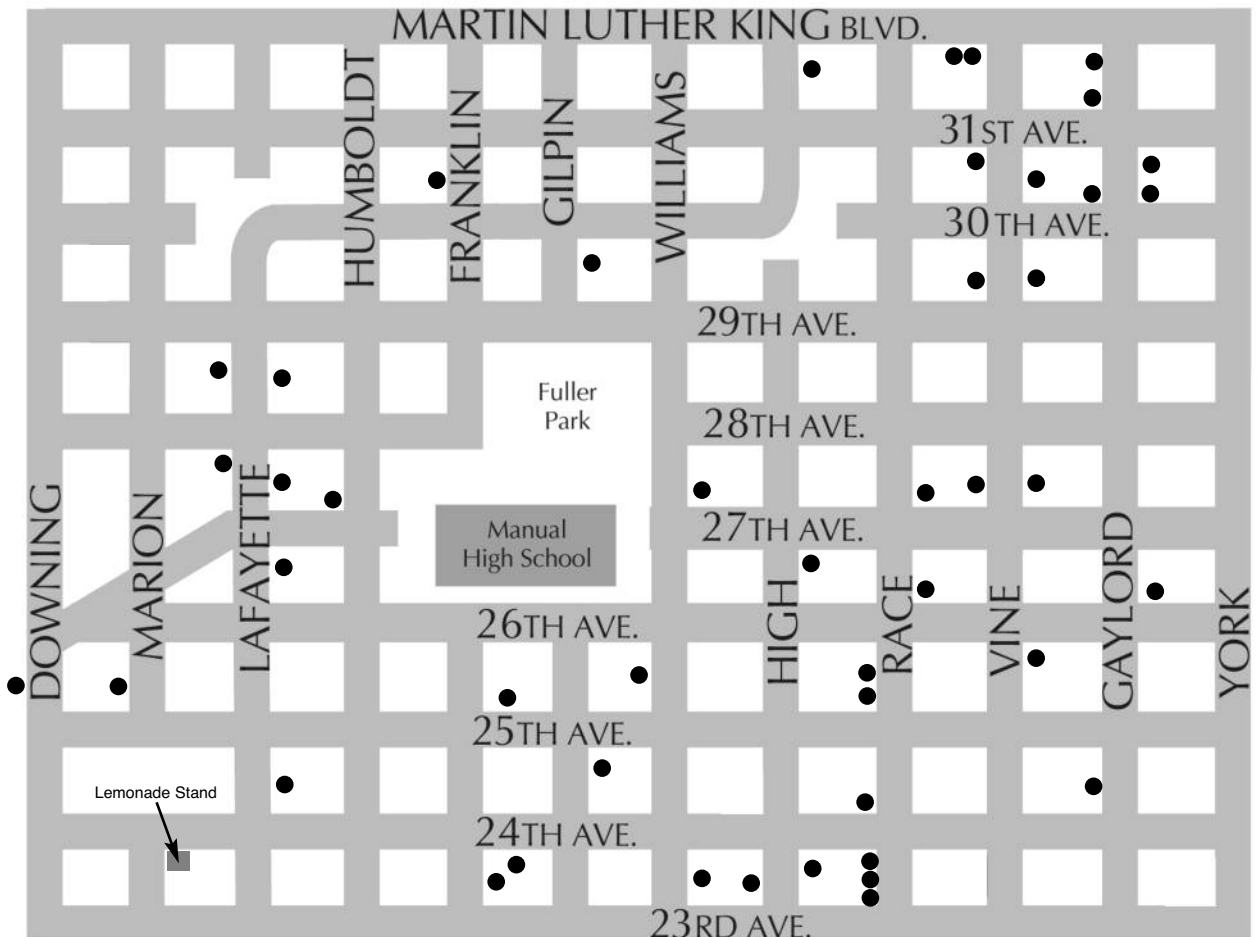

2530 Williams St.

2918 Vine St.

1900 E. 27th Ave.
(corner of High St.)

2338 Franklin St.

3055 Vine St.

3132 High St.

2822 Lafayette St.

2343 Race St.

2517 Marion St.

Lemonade Stand • 1316 E. 24th Ave. (near Marion St.)

2435 Gaylord St.

2335-37 Race St.

1608 E. 25th Ave.
(near Franklin St.)

3002 Gaylord St.

2347 Race St.

3035 Franklin St.

2714 Williams St.

2849 Lafayette St.

2755 Vine St.

2452 Gilpin St.

2520 Downing St.

3011 Vine St.

2954 Gilpin St.

3022 Vine St.

1623 E. 24th Ave.
(near Franklin St.)

2034-36 MLK Blvd.
(near Vine St.)

Whittier Neighborhood Yard Sale May 31

Participating Addresses (As of May 26)

Map not to scale